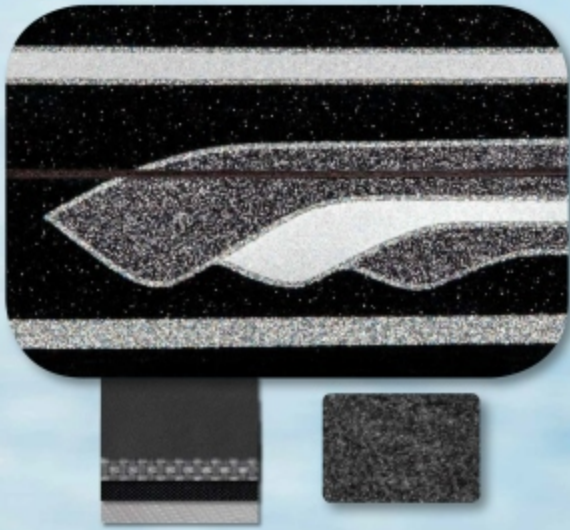

F

G

H

Z100/Z500 Series & Angler Package 2017

SPECIAL EDITION
2017 Color Package

ALL AMERICAN

FLW

BLACKOUT